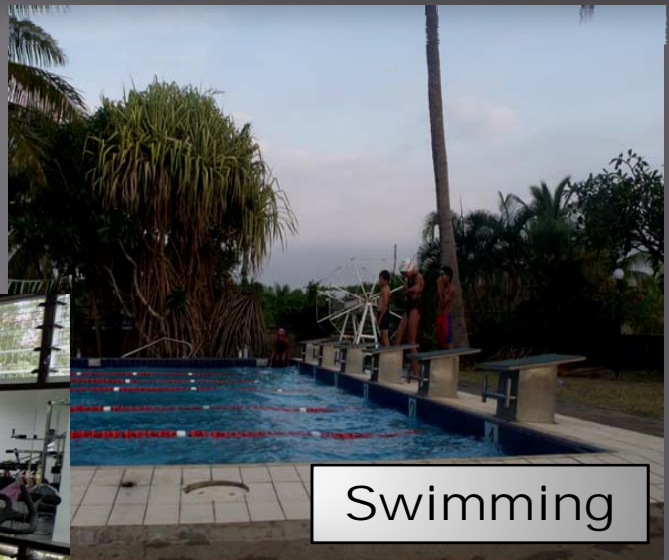

Nadi Sports & Social Club

**“JOIN NOW FOR 2014 AND GET 2 MONTHS
FREE NOV/DEC”**

Single - \$260

Family - \$360

Gym

Swimming

Squash

Snooker

Tennis